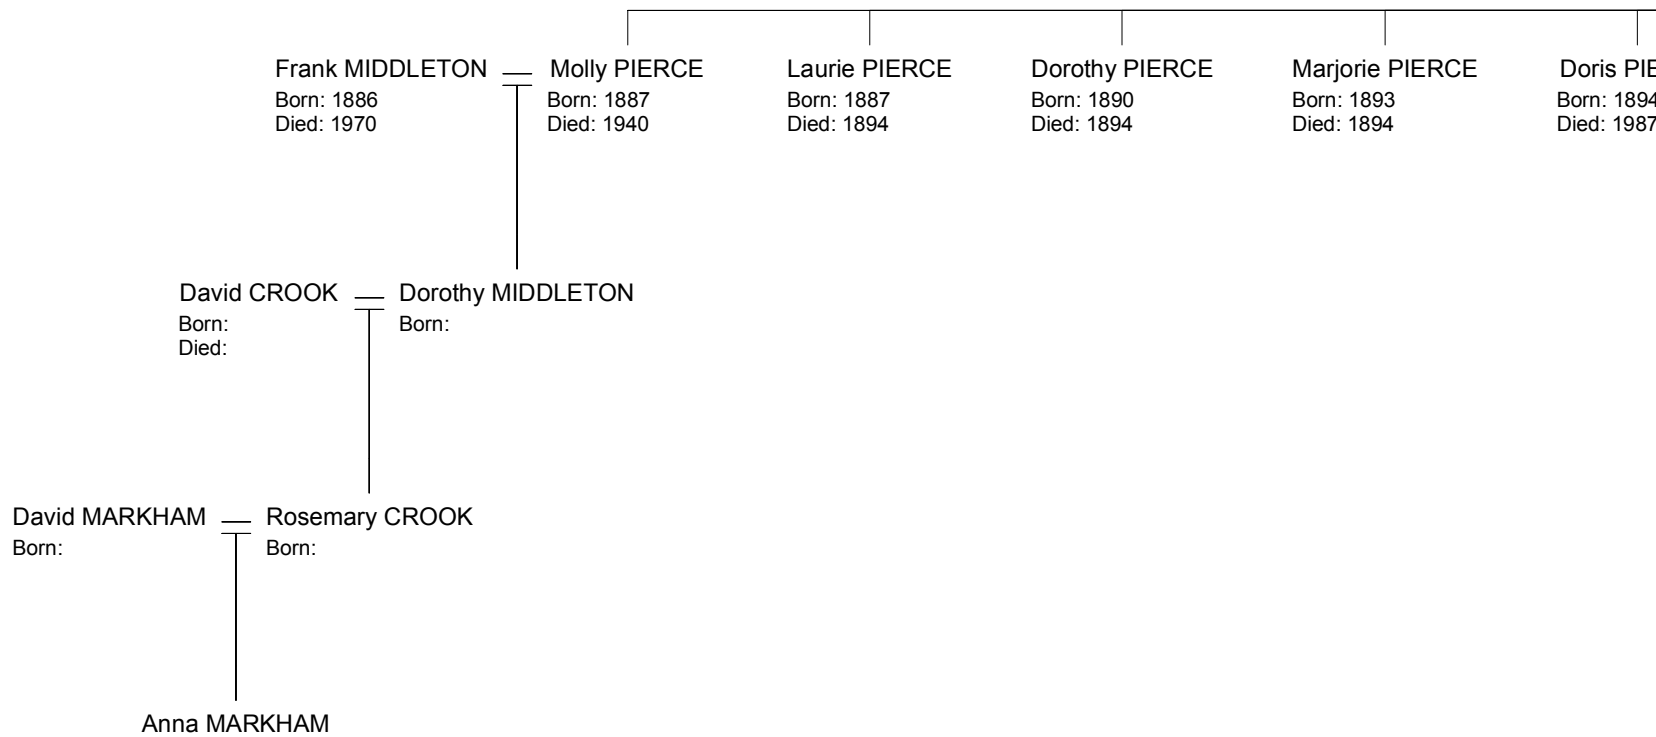

John Timbrell PIERCE  
Born: 1831  
Died: 1909

John Timbrell PIERCE  
Born: 1862  
Died: 1927

Frank MIDDLETON  
Born: 1886  
Died: 1970

Molly PIERCE  
Born: 1887  
Died: 1940

Laurie PIERCE  
Born: 1887  
Died: 1894

Dorothy PIERCE  
Born: 1890  
Died: 1894

Marjorie PIERCE  
Born: 1893  
Died: 1894

Doris PIERCE  
Born: 1894  
Died: 1987

David CROOK  
Born:  
Died:

Dorothy MIDDLETON  
Born:

David MARKHAM  
Born:

Rosemary CROOK  
Born:

Anna MARKHAM

Mary Jane MILWARD  
Born: 1836  
Died: 1917

Milward PIERCE — Anne Wylie MACGREGOR  
Born: 1869  
Died: 1955

ERCE  
Born: 1896  
Died: 1916

Ronald PIERCE  
Born: 1896  
Died: 1916

Ian PIERCE  
Born: 1898  
Died: 1987